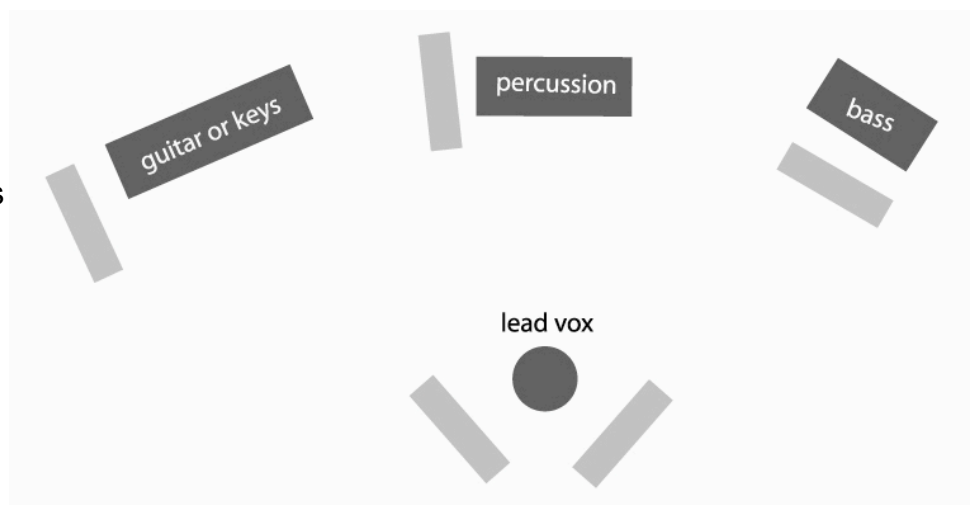

IRIS Gamaa

Technical Rider

Technical Rider for 4tett (optional either with guitar or piano)

- Perc or drums: 3 mics shure SM 57, 1 hi-hat, 1 bass drum
- Bass: 1 DI Box
- A) guitar: 1 Shure SM 57 for amp or
  B) keys: 4 DI Boxes
- Lead vocals: 1 preferred: Neumann, Sennheiser or Shure, funk mic
- Backing vocals: 2 x Shure SM 58
- 4 monitors

Technical Rider for Trio (optional either with guitar or piano)

- Perc: 2 mics shure SM 57, 1 cajon mic (Grenzfläche)
- Bass: 1 DI Box
- A) guitar: 1 Shure SM 57 for amp or
  B) keys: 4 DI Boxes
- Lead vocals: 1 preferred: Neumann, Sennheiser or Shure, funk mic
- Backing vocals: 1 x Shure SM 58
- 3 monitors

Stageplan

Stage size: 3 x 5m

Minimum: 3 x 4m

Grey fields are monitors

Ansprechperson Band:
Sandra Eder
tel. +43 650 280 21 75
mail. booking@fancyartists.at

Ansprechperson Technik:
Markus Wallner
tel. +43 676 5281 480
mail. wallner@elektron.at